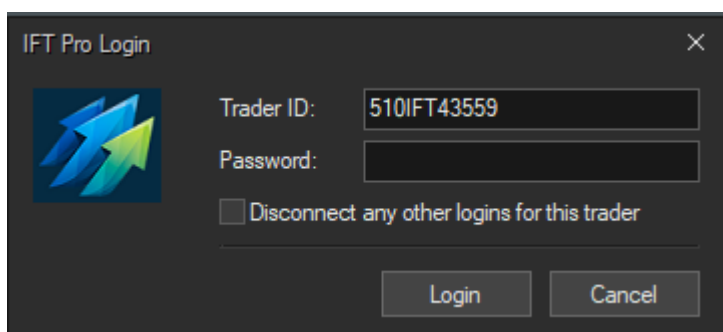

IFT Pro Login

To login to IFT Pro double left click on the IFT Pro desktop icon

Doing this opens the IFT Pro Login box

In the Password field enter your password and click on Login

Please note; if you have opened IFT Pro in a different location and not logged out before opening this instance, you will need to click into "Disconnect any other login for this trader" before clicking "Login"