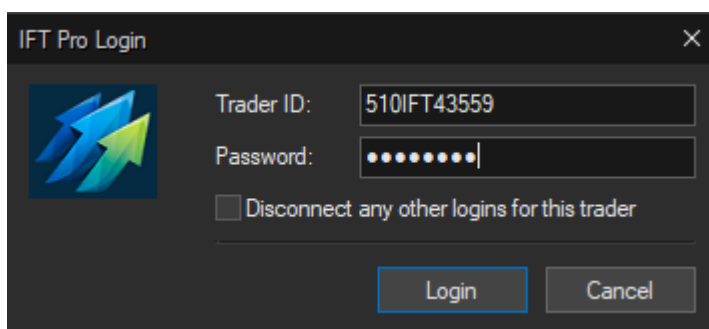

IFT Pro Login

To login to IFT Pro double left click on the IFT Pro desktop icon

Doing this opens the IFT Pro Login box

In the Password field enter your password and click on Login

Please note; if you have opened IFT Pro in a different location and not logged out before opening this instance, you will need to click into "Disconnect any other login for this trader" before clicking "Login"